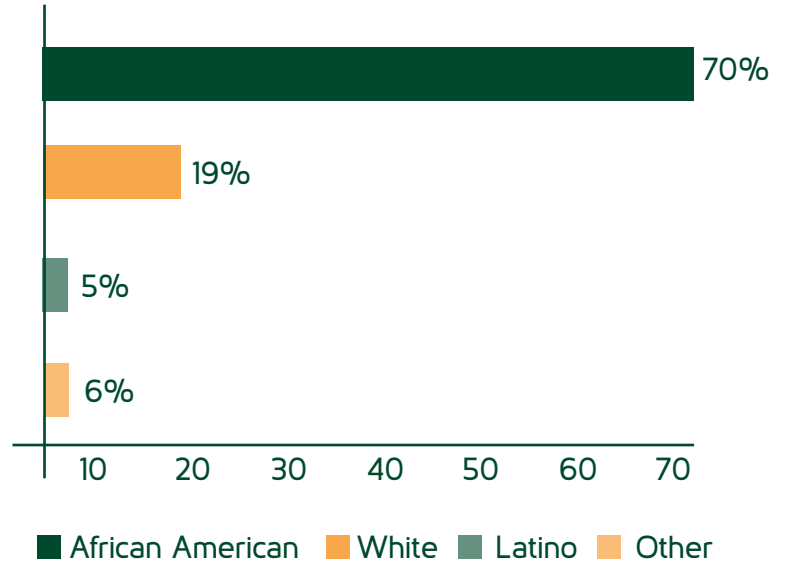

Missouri Charter Public Schools

2018–2019

AT A GLANCE

Charter School Student Enrollment

12,897 + **11,907**
STUDENTS IN KC STUDENTS IN STL

24,804 TOTAL

2018–19 Student Demographics

Public School Student Market Share

■ Charter ■ Traditional

Missouri Charter Public Schools are the **TOP PUBLIC SCHOOLS IN KC & STL**

60%

of the top 10
KC & STL schools
are charters.

90%

of the top
Language Arts
public schools in KC

90%

of the top
Language Arts
public schools in STL

70%

of the top
Mathematics
public schools in KC & STL

Charter school students are **4.5 TIMES less likely to transfer** during the school year.

MCPSA'S MISSION:

To improve student achievement by increasing access to high quality charter public education options throughout Missouri.